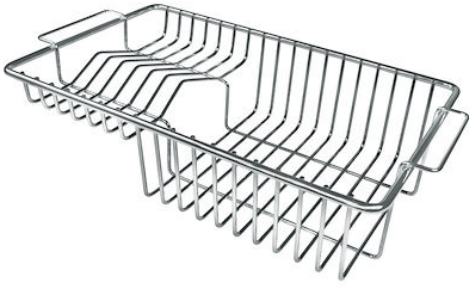

Stainless steel plate rack

Accessories e Complements

Code: 8100 201

DETAILS

Sink accessories

Plate rack

Dimensions

25x42,5 cm